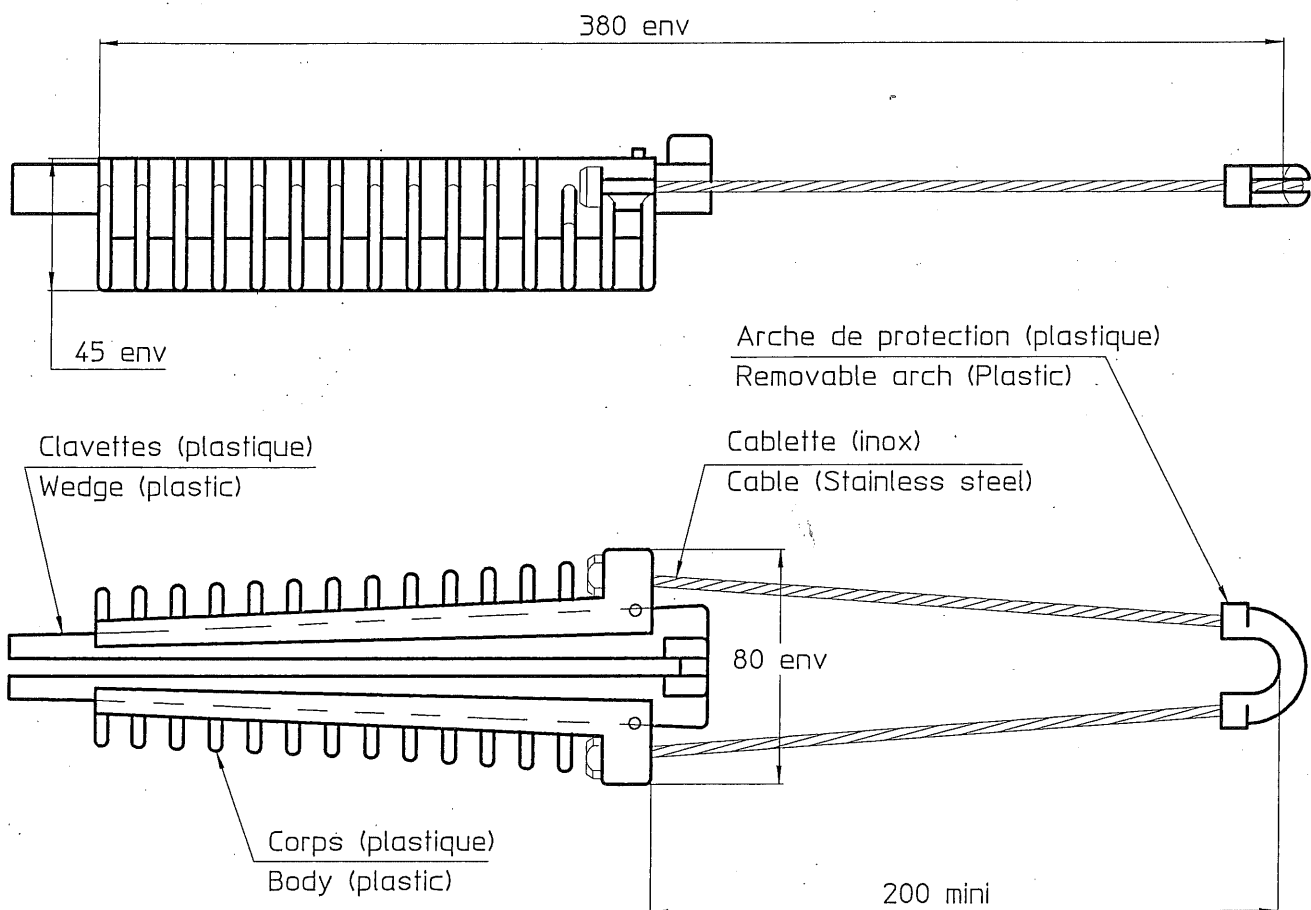

LOC	DIST	REVISIONS					
		P	LTR REV	DESCRIPTION MODIFICATIONS	DATE	DWN DESS.	APVD APPR
-	-		A	CREATION	27/03/15	JB	NG

CAPACITES : Neutre porteur 54.6 à 70mm² (NFC33209)

CAPACITIES : Neutral messenger 54.6 to 70 sqmm

2832096-1
 Part Number

2011
 RELEASED FOR PUBLICATION
 LIBRE A LA DIFFUSION
 ALL RIGHTS RESERVED.
 TOUS DROITS RESERVES
 BY TYCO ELECTRONICS CORPORATION
 COPYRIGHT 2011

DIMENSIONS: mm	DWN /DESSINE J BERLAND	27/03/15	MATERIAL MATIERE	-	FINISH FINITION	-				
	CHK /VERIFIE A GUICHARD	-	TE connectivity SIMEL PRODUCTS							
TOLERANCES UNLESS OTHERWISE SPECIFIED PER TOLERANCES NON SPECIFIEES SELON :	APVD /APPROUVE G NEDELLEC	-					NAME TITRE	PA 1500 DT 68-27-104		
	PRODUCT SPEC SPEC. PRODUIT	-	SIZE FORMAT	A4	CAGE CODE	00779				
	APPLICATION SPEC SPEC. APPLICATION	-	DRAWING NO No PLAN	© = 2832096		RESTRICTED TO RESERVE A	-			
	APPROX. WEIGHT MASSE APPROX.	-	CUSTOMER DWG / PLAN CLIENT	UNIQUEMENT POUR REFERENCE	SCALE ECHELLE	1:1	SHEET FEUILLE	1 OF 1 DE 1	REV	A